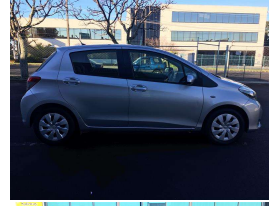

2011 Toyota Yaris

VEHICLE INFORMATION

Cash Price

Includes GST,
Registration &
Licensing

\$5,995

Finance may be available on this vehicle. Ask one of our friendly staff for more information.

Gain peace of mind with Mechanical Breakdown Insurance. Ask us how.

Body

Hatchback

Odometer

164,380 km

Engine

1300 cc, Internal Combustion

Fuel Type

Petrol